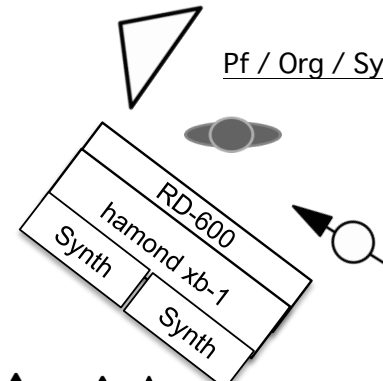

JC-120

レンタル
Key monitor

Organ/Synth
from Submix
Mono